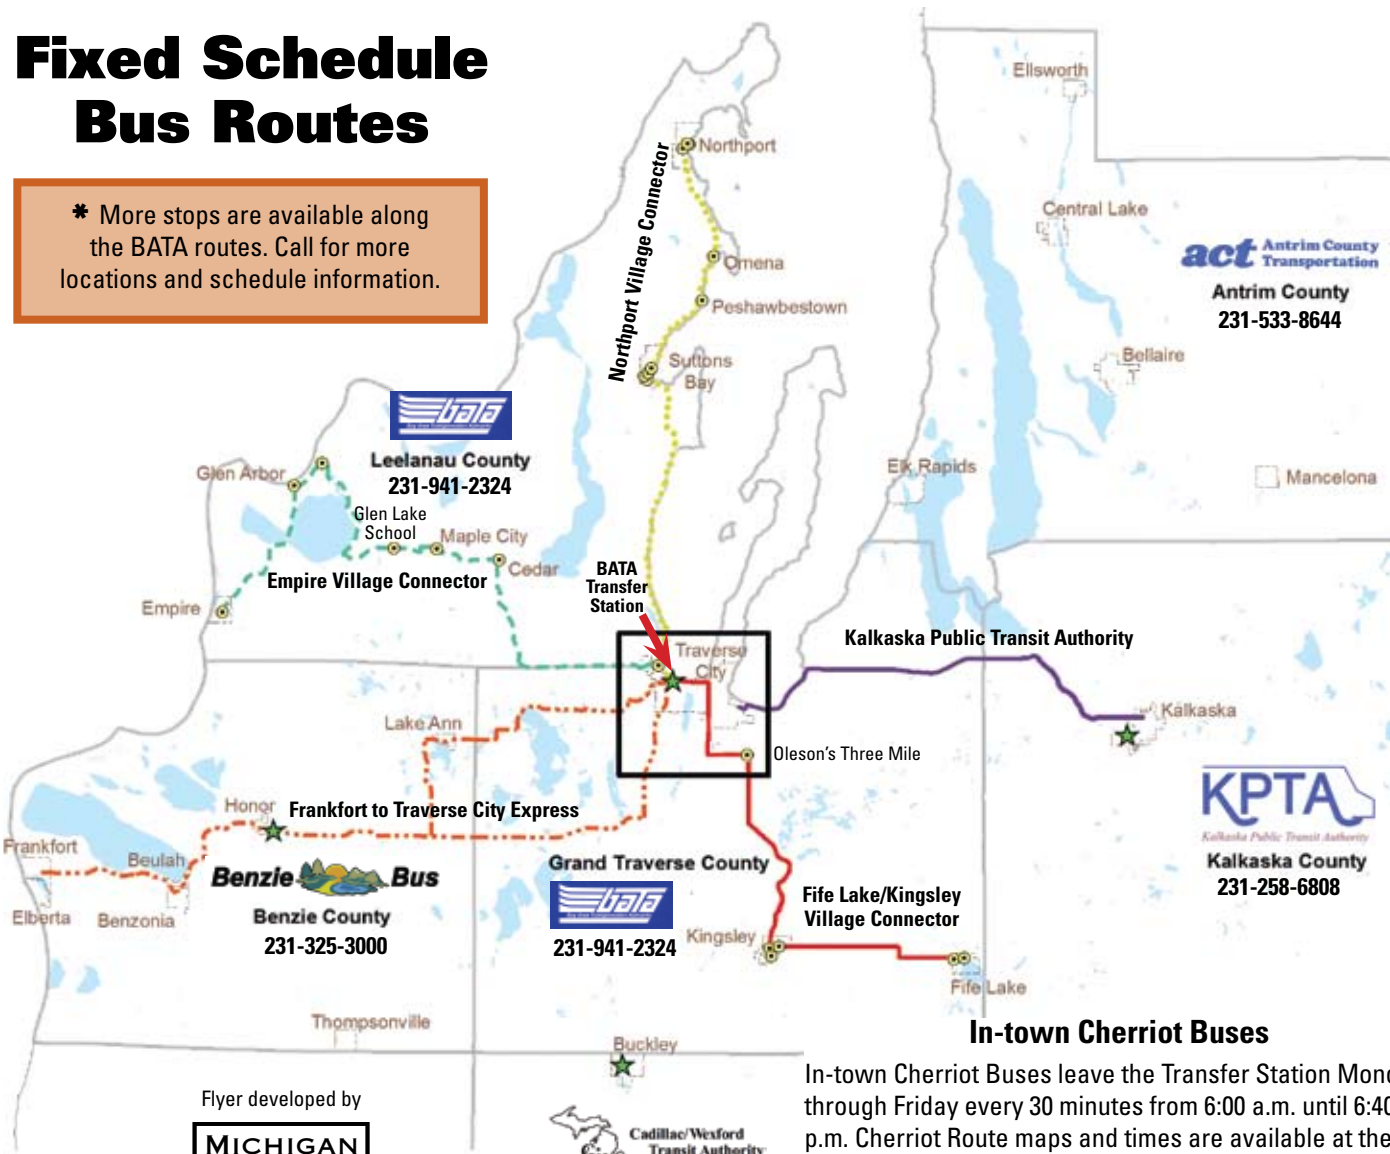

# Fixed Schedule Bus Routes

\* More stops are available along the BATA routes. Call for more locations and schedule information.

Flyer developed by

## In-town Cherriot Buses

In-town Cherriot Buses leave the Transfer Station Monday through Friday every 30 minutes from 6:00 a.m. until 6:40 p.m. Cherriot Route maps and times are available at the Transfer Station, or on-line at [www.bata.net/ridebata](http://www.bata.net/ridebata).

Fife Lake / Kingsley Connector continued

**Kingsley Bus Stop: Plaza**  
(also at High School and Village Center)  
Parking available

Departs for Traverse City (Arrives at BATA Transfer Station)	Departs BATA Transfer Station (Arrives in Kingsley from T.C.)
6:44 a.m. / (7:30 a.m.)	7:40 a.m. / (8:26 a.m.)
9:04 a.m. / (9:50 a.m.)	10:20 a.m. / (11:06 a.m.)
11:44 a.m. / (12:30 p.m.)	1:30 p.m. / (2:16 p.m.)
2:54 p.m. / (3:40 p.m.)	3:50 p.m. / (4:36 p.m.)
5:14 p.m. / (6:00 p.m.)	6:10 p.m. / (6:56 p.m.)

**Traverse City Bus Stop: Oleson's Three Mile**  
(also at Traverse City East Middle School)  
Parking available

Departs for Traverse City (Arrives at BATA Transfer Station)	Departs BATA Transfer Station (Arrives at Three Mile from T.C.)
7:10 a.m. / (7:30 a.m.)	7:40 a.m. / (8:00 a.m.)
9:30 a.m. / (9:50 a.m.)	10:20 a.m. / (10:40 a.m.)
12:10 p.m. / (12:30 p.m.)	1:30 p.m. / (1:50 p.m.)
3:20 p.m. / (3:40 p.m.)	3:50 p.m. / (4:10 p.m.)
5:40 p.m. / (6:00 p.m.)	6:10 p.m. / (6:30 p.m.)