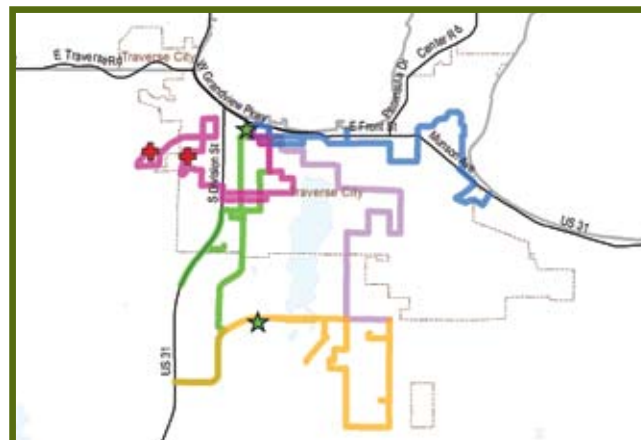

# Fixed Schedule Bus Routes

\* More stops are available along the BATA routes. Call for more locations and schedule information.

Flyer developed by

## In-town Cherriot Buses

In-town Cherriot Buses leave the Transfer Station Monday through Friday every 30 minutes from 6:00 a.m. until 6:40 p.m. Cherriot Route maps and times are available at the Transfer Station, or on-line at [www.bata.net/ridebata](http://www.bata.net/ridebata).

Fife Lake / Kingsley Connector continued

**Kingsley Bus Stop: Plaza**  
(also at High School and Village Center)  
Parking available

Departs for Traverse City (Arrives at BATA Transfer Station)	Departs BATA Transfer Station (Arrives in Kingsley from T.C.)
6:44 a.m. / (7:30 a.m.)	7:40 a.m. / (8:26 a.m.)
9:04 a.m. / (9:50 a.m.)	10:20 a.m. / (11:06 a.m.)
11:44 a.m. / (12:30 p.m.)	1:30 p.m. / (2:16 p.m.)
2:54 p.m. / (3:40 p.m.)	3:50 p.m. / (4:36 p.m.)
5:14 p.m. / (6:00 p.m.)	6:10 p.m. / (6:56 p.m.)

**Traverse City Bus Stop: Oleson's Three Mile**  
(also at Traverse City East Middle School)  
Parking available

Departs for Traverse City (Arrives at BATA Transfer Station)	Departs BATA Transfer Station (Arrives at Three Mile from T.C.)
7:10 a.m. / (7:30 a.m.)	7:40 a.m. / (8:00 a.m.)
9:30 a.m. / (9:50 a.m.)	10:20 a.m. / (10:40 a.m.)
12:10 p.m. / (12:30 p.m.)	1:30 p.m. / (1:50 p.m.)
3:20 p.m. / (3:40 p.m.)	3:50 p.m. / (4:10 p.m.)
5:40 p.m. / (6:00 p.m.)	6:10 p.m. / (6:30 p.m.)