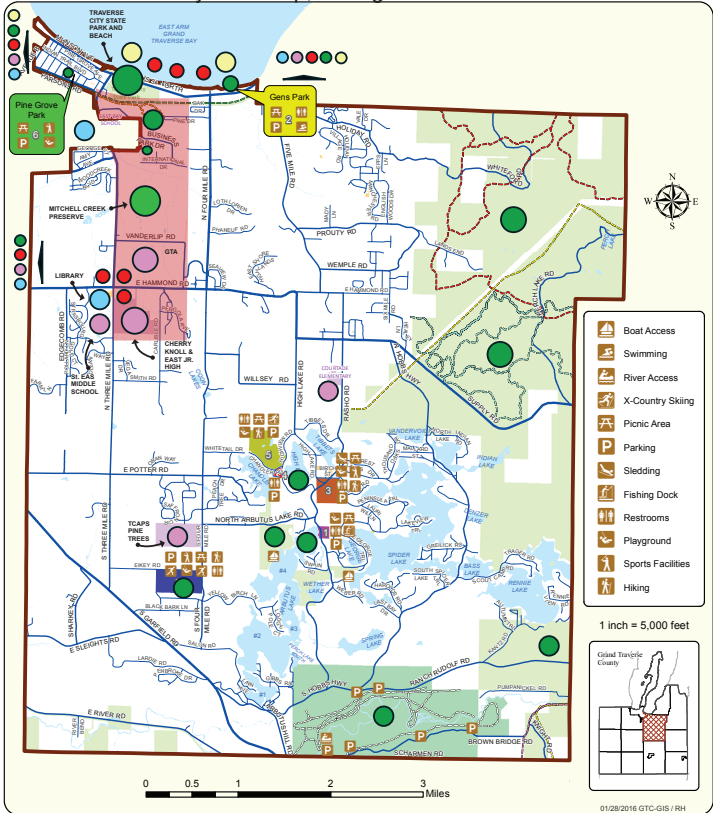

RESOURCES NEAR THE PROPOSED TART TRAIL CORRIDOR

East Bay Township, Michigan

Boasting Creations